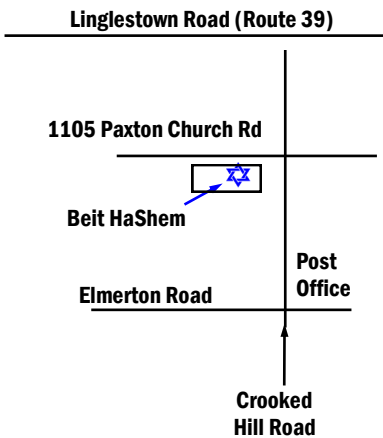

APR 2021

Monthly Activity Calendar

**MESSIANIC SYNAGOGUE
BEIT HASHEM**

Meets at:
1105 Paxton Church Rd.
Harrisburg, PA 17110

Phone: 717-651-5330

Website:
www.BeitHaShem.org

E-mail:
BeitHaShem@BeitHaShem.org